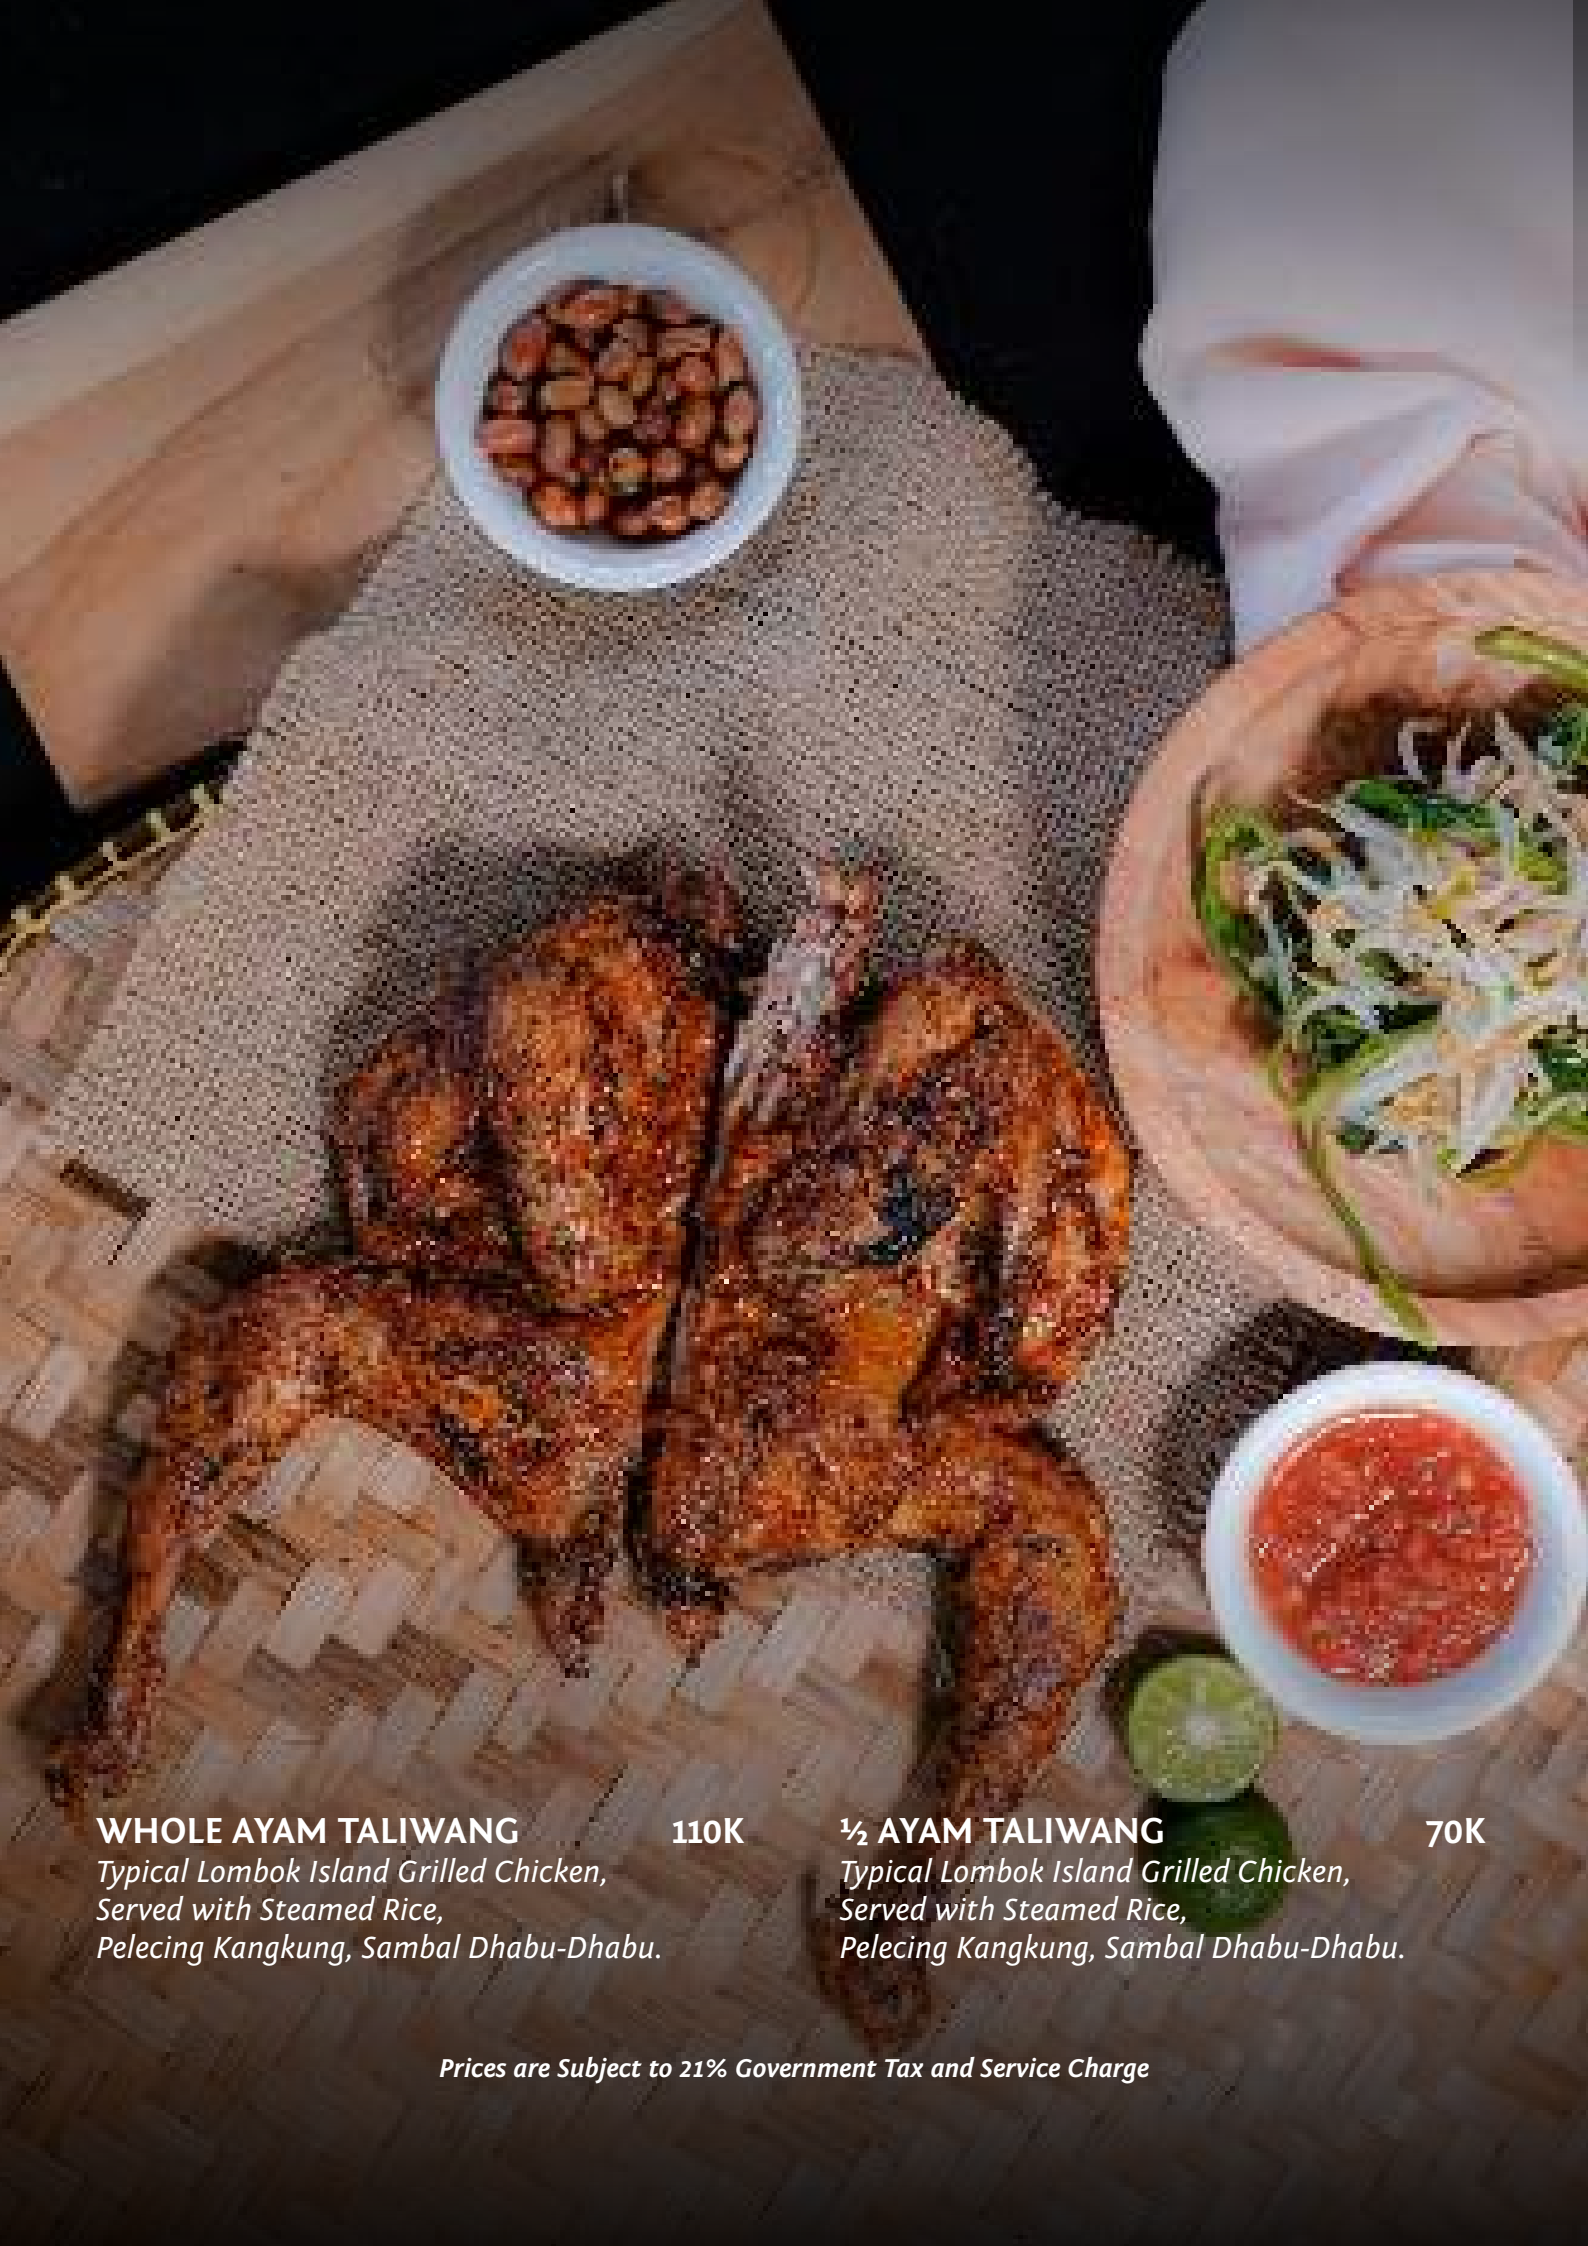

*Chicken Satay, Fried Egg,
Shrimp Crackers and Indonesian Pickles*

75K

SEAFOOD FRIED NOODLE

*Chicken Satay, Fried Egg,
Shrimp Crackers and Indonesian Pickles*

90K

Prices are Subject to 21% Government Tax and Service Charge